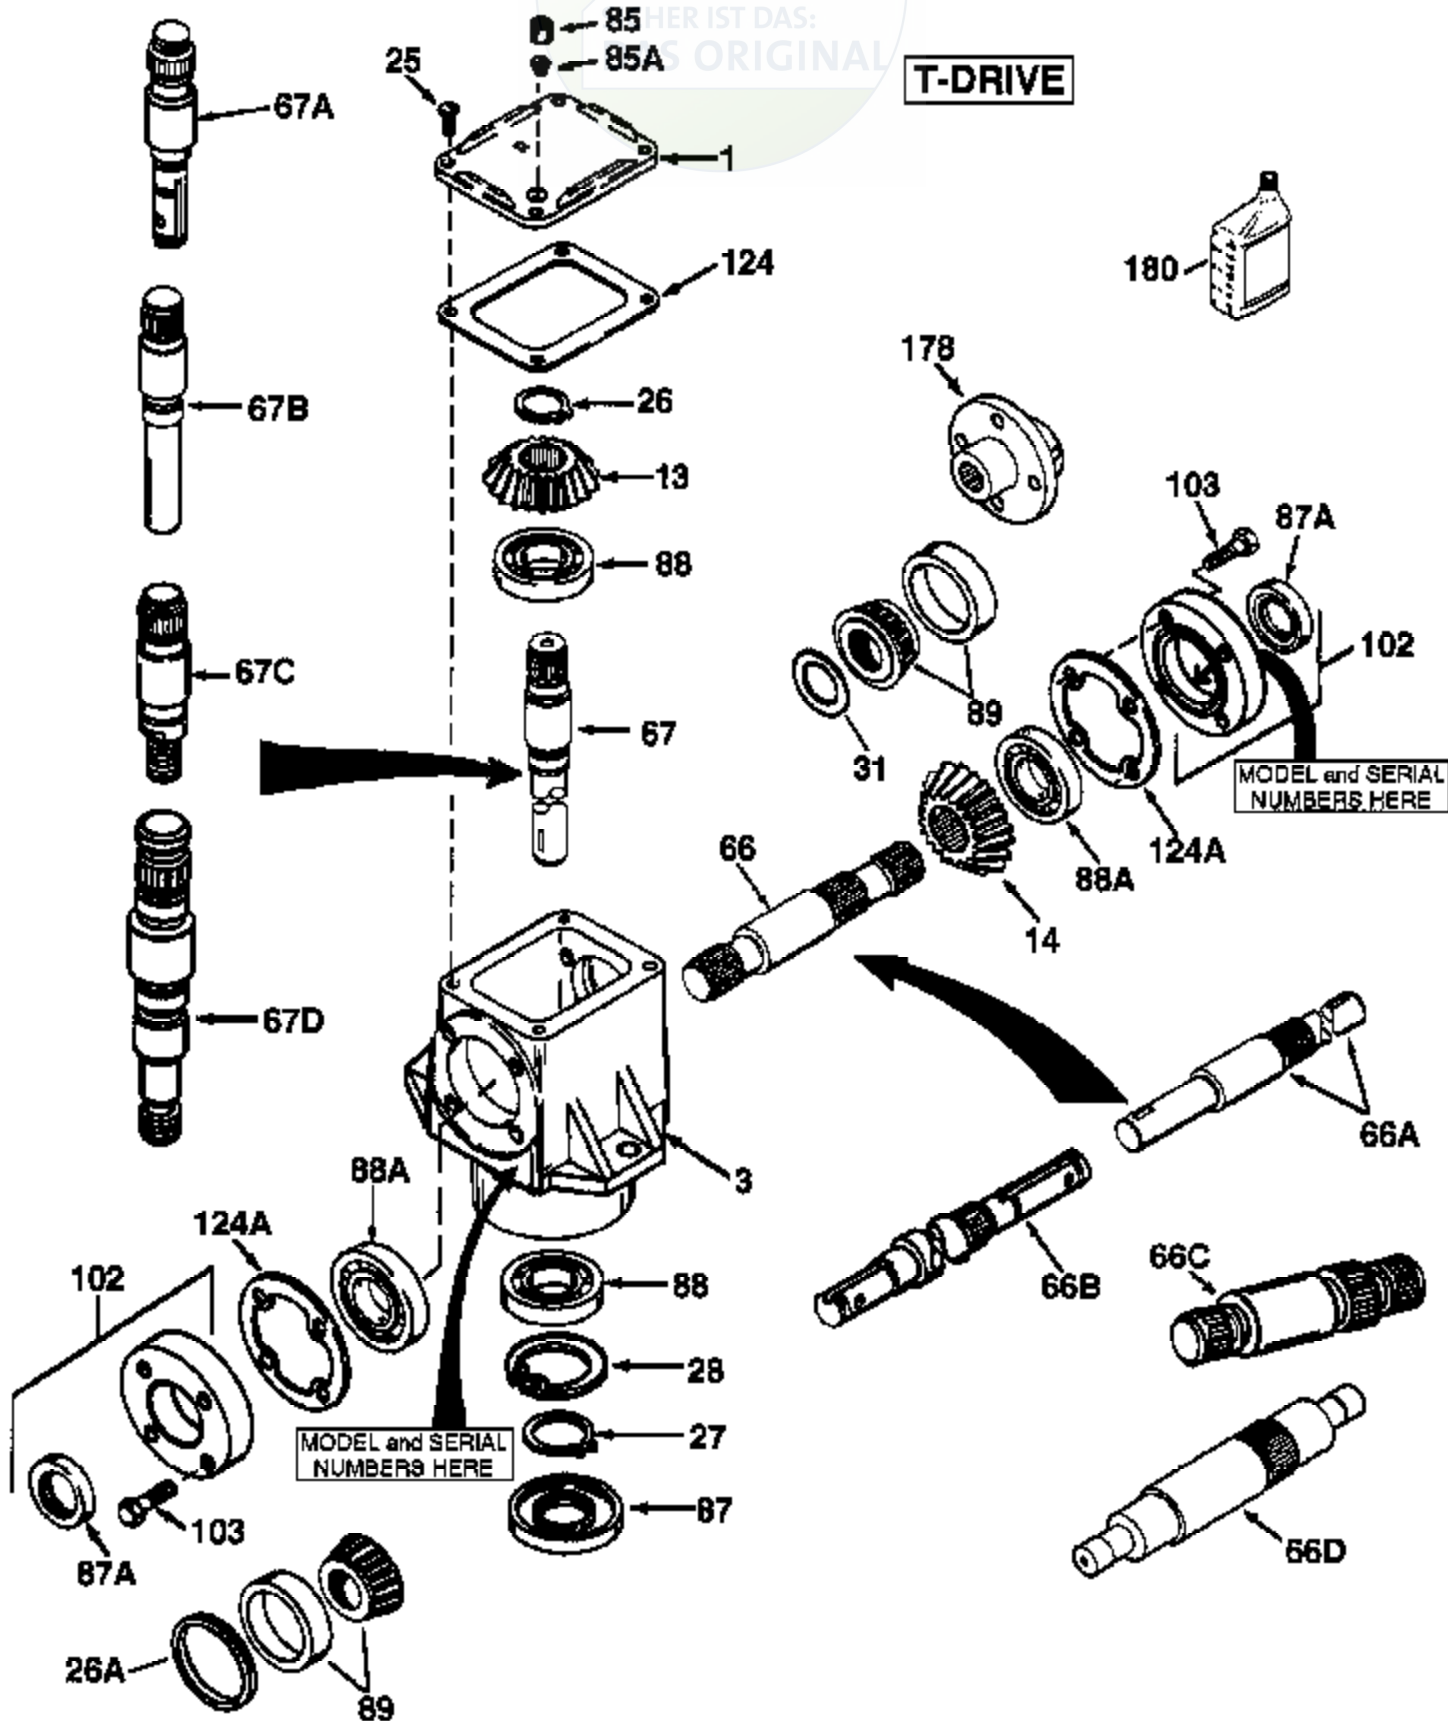

# JOIST

WER IST DAS:  
ORIGINAL

## T-DRIVE

Ref #	Part Number	Qty	Description
1	772067	1	Right Angle Drive Head Cover
3	770117	1	T-Drive Housing
13	778101A	1	Miter Gear (17 teeth-steel)
14	778210A	1	Miter Gear (17 teeth-steel)
25	792025	4	Screw, 10-24 x 1/2"
26	788018	1	Retaining Ring
27	788079	1	Retaining Ring
28	788080	1	Retaining Ring
66	776072A	1	Input Shaft (5-3/4" long)
67D	776427	1	Output Shaft (5.047" long)
85	792039	1	Pipe Plug, 1/8-27
87	788081	1	Oil Seal 31/32"
87A	788031	2	Oil Seal 7/8"
88A	780034	2	Ball Bearing 7/8" ID
88	780174	2	Ball Bearing .9838 ID
102	786029	2	Retainer Cap & Seal (Incl. 87A & 103)
103	792026	8	Bolt, 1/4-20 x 7/8"
124	788028	1	Gasket
124A	788030B	2	Retainer Gasket

1000-1600-092 Page 2 of 2

Peerless